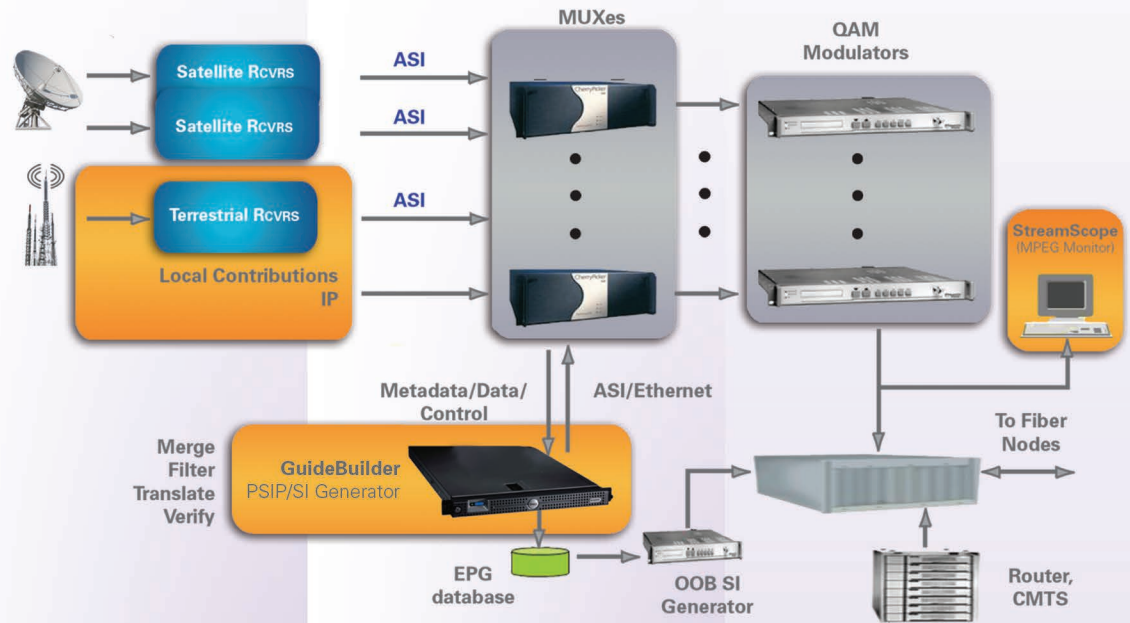

GuideBuilder® 5

EPG System for Cable TV

Solves common EPG problems

Clear-QAM EPGs

- Provide channel branding and extended program guides to built-in clear-QAM tuners or non-decrypting DTAs. Virtual channel remapping ensures the same channel numbers with or without set-top boxes.

DTA EPGs

- Generate standards-compliant DVB-SI metadata to meet EPG needs of customers with DVB-SI set-top boxes.

MDU Installations

- Provide customized EPGs for hotels, hospitals, dormitories, and other multiple dwelling unit installations.

The GuideBuilder 5 metadata generator can support thousands of CATV services.

Triveni Digital
777 Alexander Road, Suite 101
Princeton, NJ 08540
609.716.3535 | t
609.716.3503 | f

triveni
DIGITAL