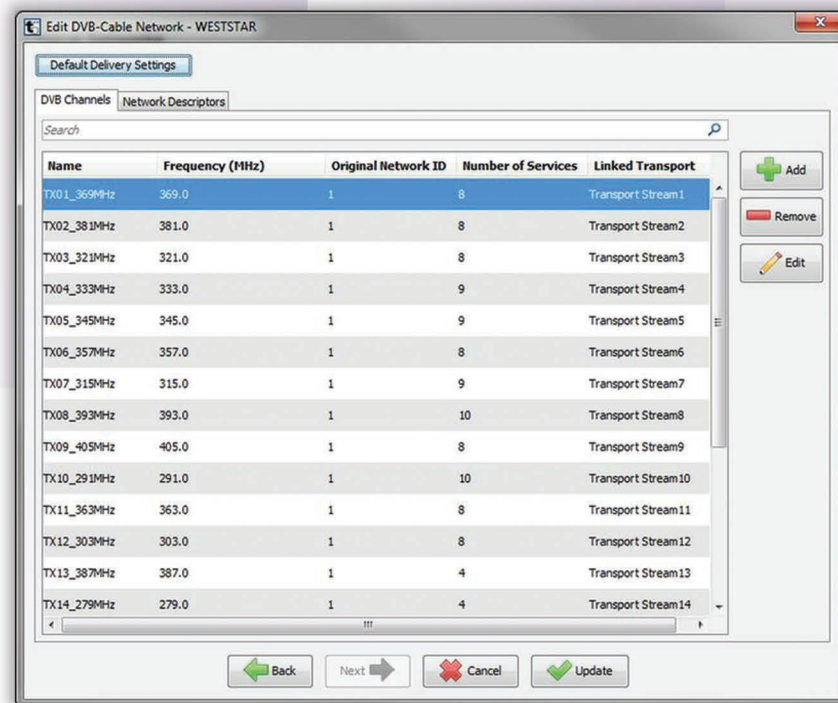

GuideBuilder® 5

EPG System for Cable TV

Solves common EPG problems

Clear-QAM EPGs

- Provide channel branding and extended program guides to built-in clear-QAM tuners or non-decrypting DTAs. Virtual channel remapping ensures the same channel numbers with or without set-top boxes.

DTA EPGs

- Generate standards-compliant DVB-SI metadata to meet EPG needs of customers with DVB-SI set-top boxes.

MDU Installations

- Provide customized EPGs for hotels, hospitals, dormitories, and other multiple dwelling unit installations.

The GuideBuilder 5 metadata generator can support thousands of CATV services.

Triveni Digital
777 Alexander Road, Suite 101
Princeton, NJ 08540
609.716.3535 | t
609.716.3503 | f

triveni
DIGITAL