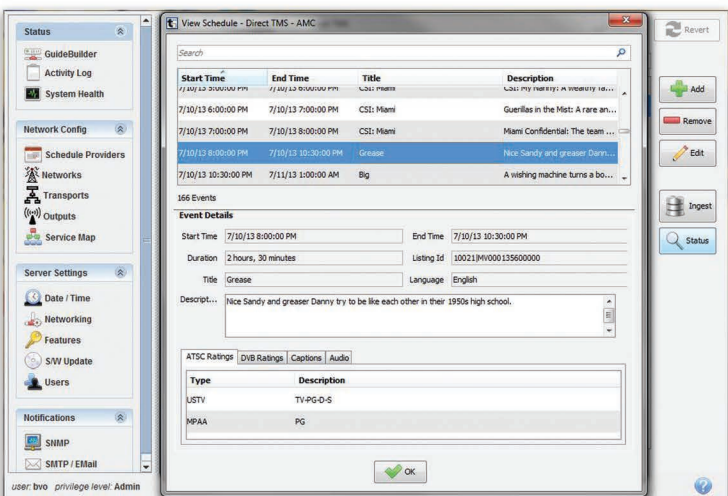

With GuideBuilder 5, it's easy to configure your channel lineups, view and edit program descriptions, set up email alerts and SNMP traps, manage user access, and more. This state-of-the-art metadata management system speeds deployments, streamlines workflows, and saves valuable time for other responsibilities.

### Manage all your channels and services

For more than a decade, GuideBuilder has been the industry leader in EPG metadata management. The new GuideBuilder 5 builds on that field-proven reputation for usability and reliability with a simplified web-based GUI, a modernized Linux-based operating system, and significant performance improvements.

### Benefits

- Compliant channel part numbers
- Automatic schedule downloads from multiple listing services
- Generate PSIP and DVB-SI metadata
- Output program guides for clear-QAM, DVB-SI, and MDU customers
- Configure DVB-SI table, AC3 audio, and UDP output settings
- Edit program descriptions, ratings, caption, and language settings
- Send notifications via email and SMS alerts, and SNMP traps
- Import channel lineups for easy configuration
- Monitor input-to-output status with color-coded service maps
- Available in integrated server and software-only options